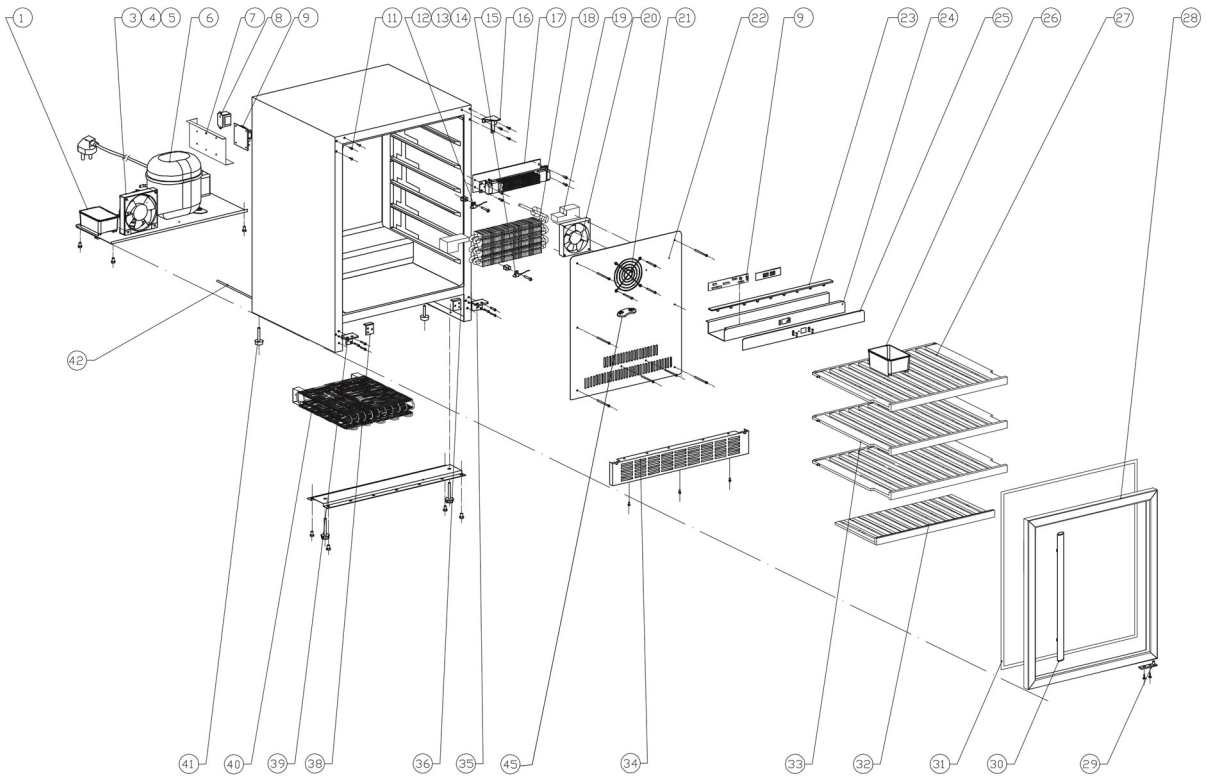

34130 / TFW200-S

Position	ItemNo	Description
01	14224	Evaporating Tube
02	34773	Wire Clamp
03	11597	Water Tank
06	12558	Anti-Vibration Gasket
07	34796	Belt
08	15703	Filter Drier
09	34797	Compressor MG1080Y
11	13638	Electrical Box
12	41621	Thermostat PCB Power Board from 2021
13	41623	Thermostat PCB White Display Board from 2021
15	34795	Decorative nail
16	14456	Evaporator Sensor
17	13725	Wire Clamp
18	34799	Top right hinge
19	13288	PTC Heater
21	14250	Evaporator
22	33620	Evaporator Foam
23	13436	Evaporator Fan Dc1225S
24	13430	Evaporator Fan Cover
25	33622	Spacer
26	34800	Air duct board
27	13860	Display Holder
28	15576	LED Light
29	13811	Control Panel
30	10959	Display Panel
31	34783	Humid box
32	34801	Wood shelf
33	34802	Door
33.1	34803	Door Gasket
33.2	31369	Handle 2020
34	34785	Door hinge axis
35	15254	Wooden Shelf G (Bottom)
37	34786	Button
38	32349	Bottom Grill For Lock
39	10681	Keys
40	13800	Cabinet Sensor
40.1	13848	Cover For Sensor
41	34788	Filter box
41.1	34789	Filter
42	34804	Lower hinge right
43	34805	Front leg bracket
44	34806	Lower hinge left
45	14112	Condenser
46	14554	Adjustable Feet
47	14177	Condenser Cover
48	13363	Condenser Fan Dc1225B
49	13504	Fan Cover
50	34807	Air circulation gasket
51	34793	Air-circulating pipe
99	12972	Top Hinge Left
99.1	34778	Decorative nail
99.2	31371	Bottom Hinge Axis Left
99.3	31372	Key

## 34130 / TFW200-S

<b>TEFCOLD</b> 	Date: 201208
Model: TFW160S	Rev. no.: 02
Exploded view	Rev. by: rfj
Drawing no.:	